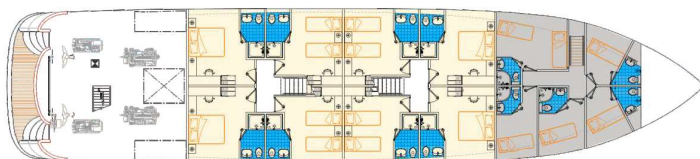

MV *Aquamarin*

Specifications:

Length	43 m
Width	8,65 m
Launched	2017
Sun Deck	200 m ²
Crew members	8/10
Dining area on upper deck	
Jacuzzi	

Cabins:

Total:	19 passenger cabins
Upper deck:	1 double/twin cabin
Main deck:	10 double/twin cabins
Lower deck:	8 double/twin cabins

Additional cabin for tour manager