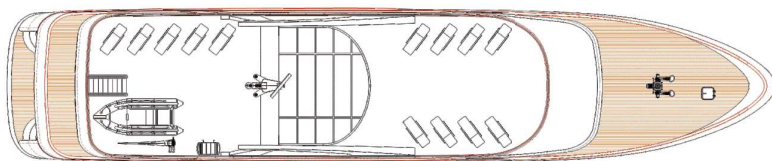

MV *Aquamarin*

Specifications:

Length	43 m
Width	8,65 m
Launched	2017
Sun Deck	200 m ²
Crew members	8/10
Dining area on upper deck	
Jacuzzi	

Cabins:

Total:	19 passenger cabins
Upper deck:	1 double/twin cabin
Main deck:	10 double/twin cabins
Lower deck:	8 double/twin cabins

Additional cabin for tour manager