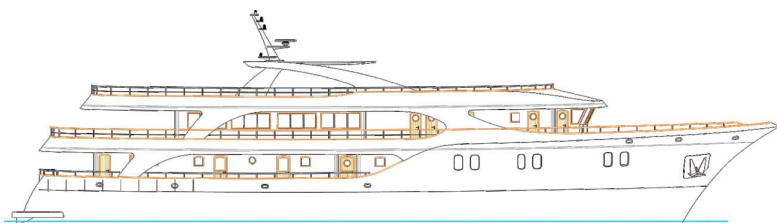

MV *Aquamarin*

Specifications:

Length	43 m
Width	8,65 m
Launched	2017
Sun Deck	200 m ²
Crew members	8/10
Dining area on upper deck	
Jacuzzi	

Cabins:

Total:	19 passenger cabins
Upper deck:	1 double/twin cabin
Main deck:	10 double/twin cabins
Lower deck:	8 double/twin cabins

Additional cabin for tour manager