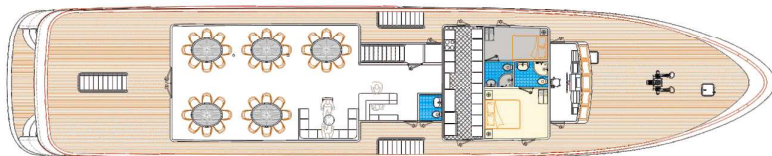

MV *Aquamarin*

Specifications:

Length	43 m
Width	8,65 m
Launched	2017
Sun Deck	200 m ²
Crew members	8/10
Dining area on upper deck	
Jacuzzi	

Cabins:

Total:	19 passenger cabins
Upper deck:	1 double/twin cabin
Main deck:	10 double/twin cabins
Lower deck:	8 double/twin cabins

Additional cabin for tour manager