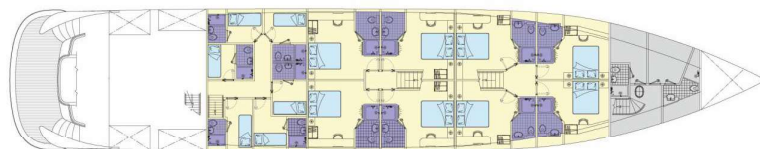

MV Aurelia

Specifications:

Length 49,8 m
Width 8,63 m
Launched 2021
Sun Deck
Crew members 8/10
Dining area on main deck
Jacuzzi

Cabins:

Total: 19 passenger cabins
Upper deck: 9 VIP cabins with private balconies
Main deck: 2 double/twin cabins
Lower deck: 8 double/twin cabins

Additional cabin for tour manager