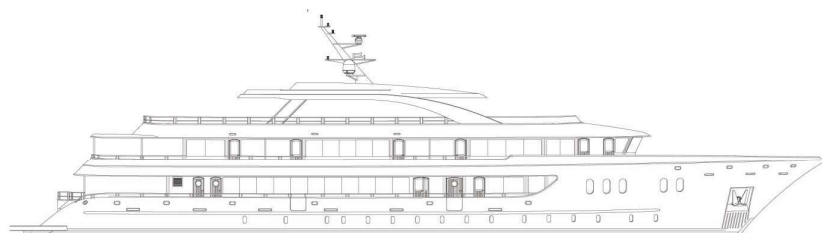

MV Aurelia

Specifications:

Length 49,8 m
Width 8,63 m
Launched 2021
Sun Deck
Crew members 8/10
Dining area on main deck
Jacuzzi

Cabins:

Total: 19 passenger cabins
Upper deck: 9 VIP cabins with private balconies
Main deck: 2 double/twin cabins
Lower deck: 8 double/twin cabins

Additional cabin for tour manager