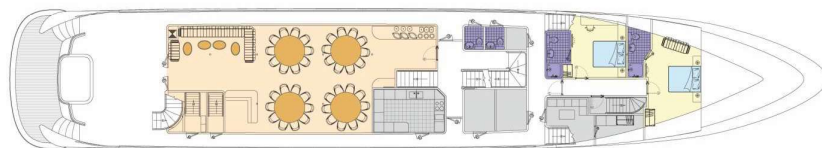

MV Aurelia

Specifications:

Length 49,8 m
Width 8,63 m
Launched 2021
Sun Deck
Crew members 8/10
Dining area on main deck
Jacuzzi

Cabins:

Total: 19 passenger cabins
Upper deck: 9 VIP cabins with private balconies
Main deck: 2 double/twin cabins
Lower deck: 8 double/twin cabins

Additional cabin for tour manager