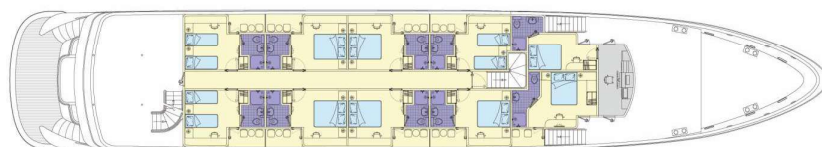

MV Aurelia

Specifications:

Length 49,8 m
Width 8,63 m
Launched 2021
Sun Deck
Crew members 8/10
Dining area on main deck
Jacuzzi

Cabins:

Total: 19 passenger cabins
Upper deck: 9 VIP cabins with private balconies
Main deck: 2 double/twin cabins
Lower deck: 8 double/twin cabins

Additional cabin for tour manager