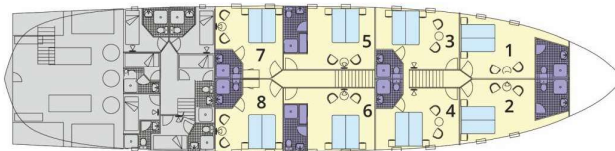

## Specifications:

Length	51,5 m
Width	8,6 m
Launched	2018
Sun Deck	250 m <sup>2</sup>
Crew members	8/10
Dining area on main deck	
Platform with mini pool Jacuzzi	

## Cabins:

Total:	19 passenger cabins
Upper deck:	11 VIP cabins with private balconies
Lower deck:	8 double/twin cabins

Additional cabin for tour manager