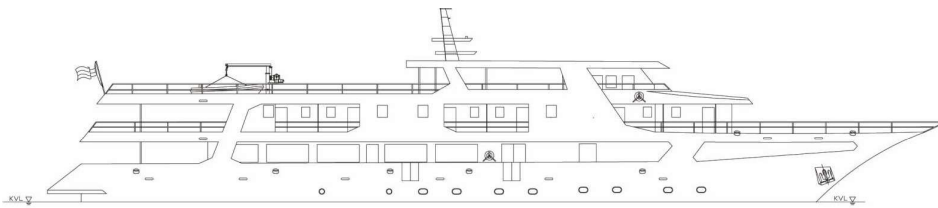

## Specifications:

Length	51,5 m
Width	8,6 m
Launched	2018
Sun Deck	250 m <sup>2</sup>
Crew members	8/10
Dining area on main deck	
Platform with mini pool Jacuzzi	

## Cabins:

Total:	19 passenger cabins
Upper deck:	11 VIP cabins with private balconies
Lower deck:	8 double/twin cabins

Additional cabin for tour manager