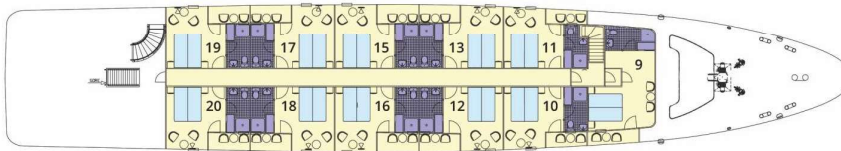

## Specifications:

Length	51,5 m
Width	8,6 m
Launched	2018
Sun Deck	250 m <sup>2</sup>
Crew members	8/10
Dining area on main deck	
Platform with mini pool Jacuzzi	