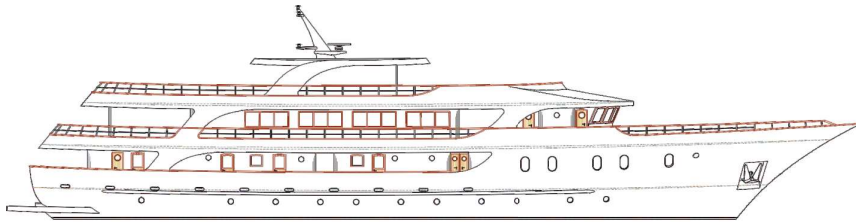

MV Futura

Specifications:

Length	47,6 m
Width	9 m
Launched	2013
Refurbished	2017
Sun Deck	220 m ²
Crew members	8/10
Salon on upper deck	
Jacuzzi	

Cabins:

Total:	19 passenger cabins
Main deck:	11 double/twin cabins
Lower deck:	8 double/twin cabins

Additional cabin for tour manager