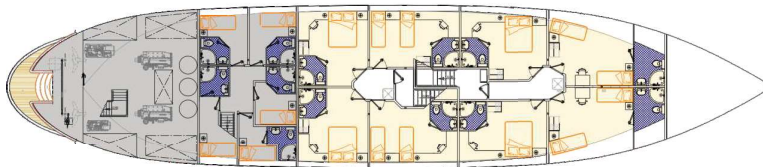

MV Futura

Specifications:

Length	47,6 m
Width	9 m
Launched	2013
Refurbished	2017
Sun Deck	220 m ²
Crew members	8/10
Salon on upper deck	
Jacuzzi	

Cabins:

Total:	19 passenger cabins
Main deck:	11 double/twin cabins
Lower deck:	8 double/twin cabins

Additional cabin for tour manager