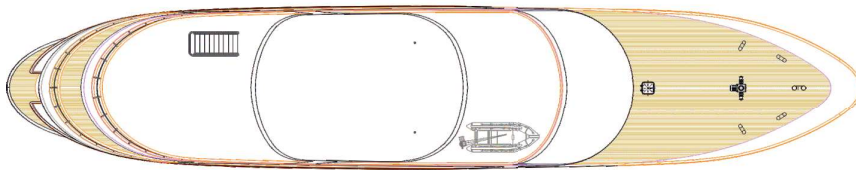

MV Futura

Specifications:

Length	47,6 m
Width	9 m
Launched	2013
Refurbished	2017
Sun Deck	220 m ²
Crew members	8/10
Salon on upper deck	
Jacuzzi	

Cabins:

Total:	19 passenger cabins
Main deck:	11 double/twin cabins
Lower deck:	8 double/twin cabins

Additional cabin for tour manager