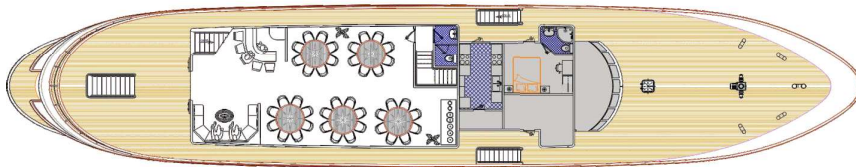

MV Futura

Specifications:

Length	47,6 m
Width	9 m
Launched	2013
Refurbished	2017
Sun Deck	220 m ²
Crew members	8/10
Salon on upper deck	
Jacuzzi	

Cabins:

Total:	19 passenger cabins
Main deck:	11 double/twin cabins
Lower deck:	8 double/twin cabins

Additional cabin for tour manager