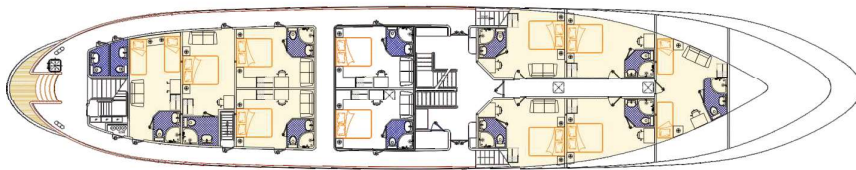

MV Futura

Specifications:

Length	47,6 m
Width	9 m
Launched	2013
Refurbished	2017
Sun Deck	220 m ²
Crew members	8/10
Salon on upper deck	
Jacuzzi	

Cabins:

Total:	19 passenger cabins
Main deck:	11 double/twin cabins
Lower deck:	8 double/twin cabins

Additional cabin for tour manager