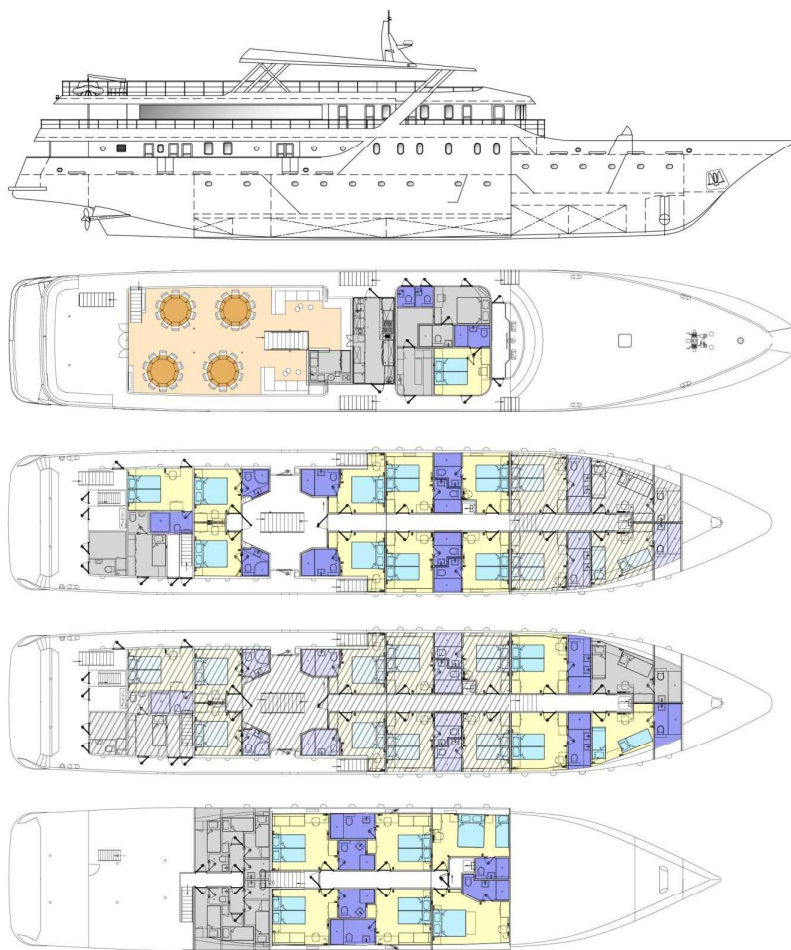

MV Nautilus

Specifications:

Length	49 m
Width	8,8 m
Launched	2019
Sun Deck	250 m ²
Crew members	8/10
Dining area on upper deck	
Jacuzzi	

Cabins:

Total:	19 passenger cabins
Upper deck:	1 double/twin cabin
Main deck:	9 double/twin cabins
Lower deck:	9 double/twin cabin

Additional cabin for tour manager