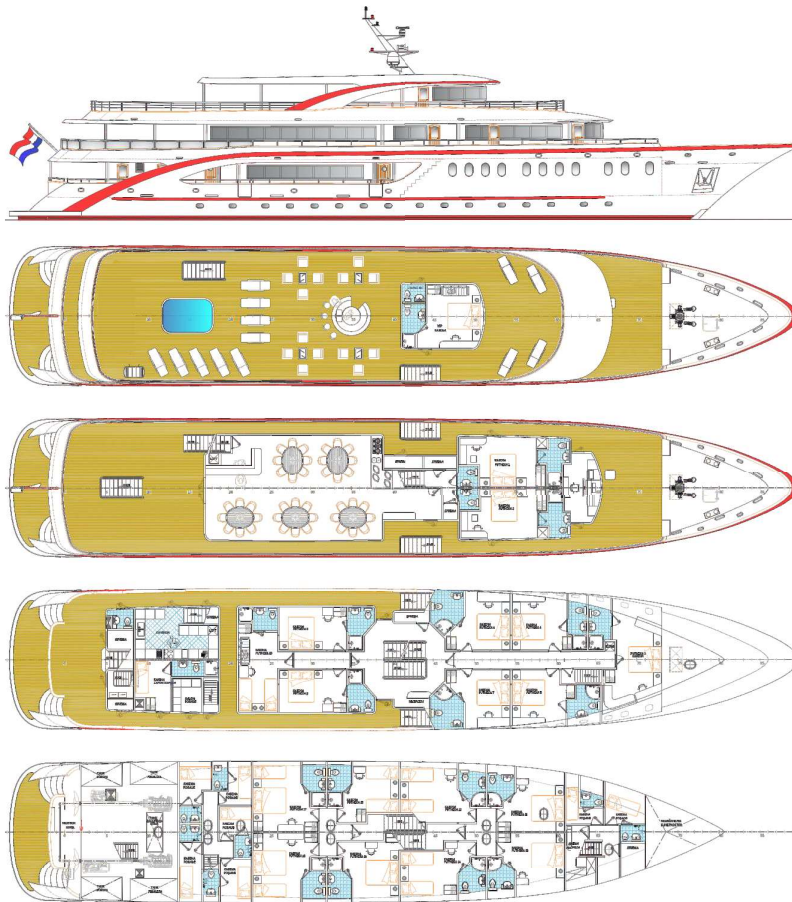

MV *Riva*

Specifications:

Length	48,2 m
Width	8,6 m
Launched	2018
Sun Deck	250 m ²
Crew members	8/10
Dining area on upper deck	
Jacuzzi	

Cabins:

Total:	19 passenger cabins
Sun deck:	1 VIP cabin
Upper deck:	2 VIP double/twin cabins
Main deck:	8 double/twin cabins
Lower deck:	8 double/twin cabins

Additional cabin for tour manager